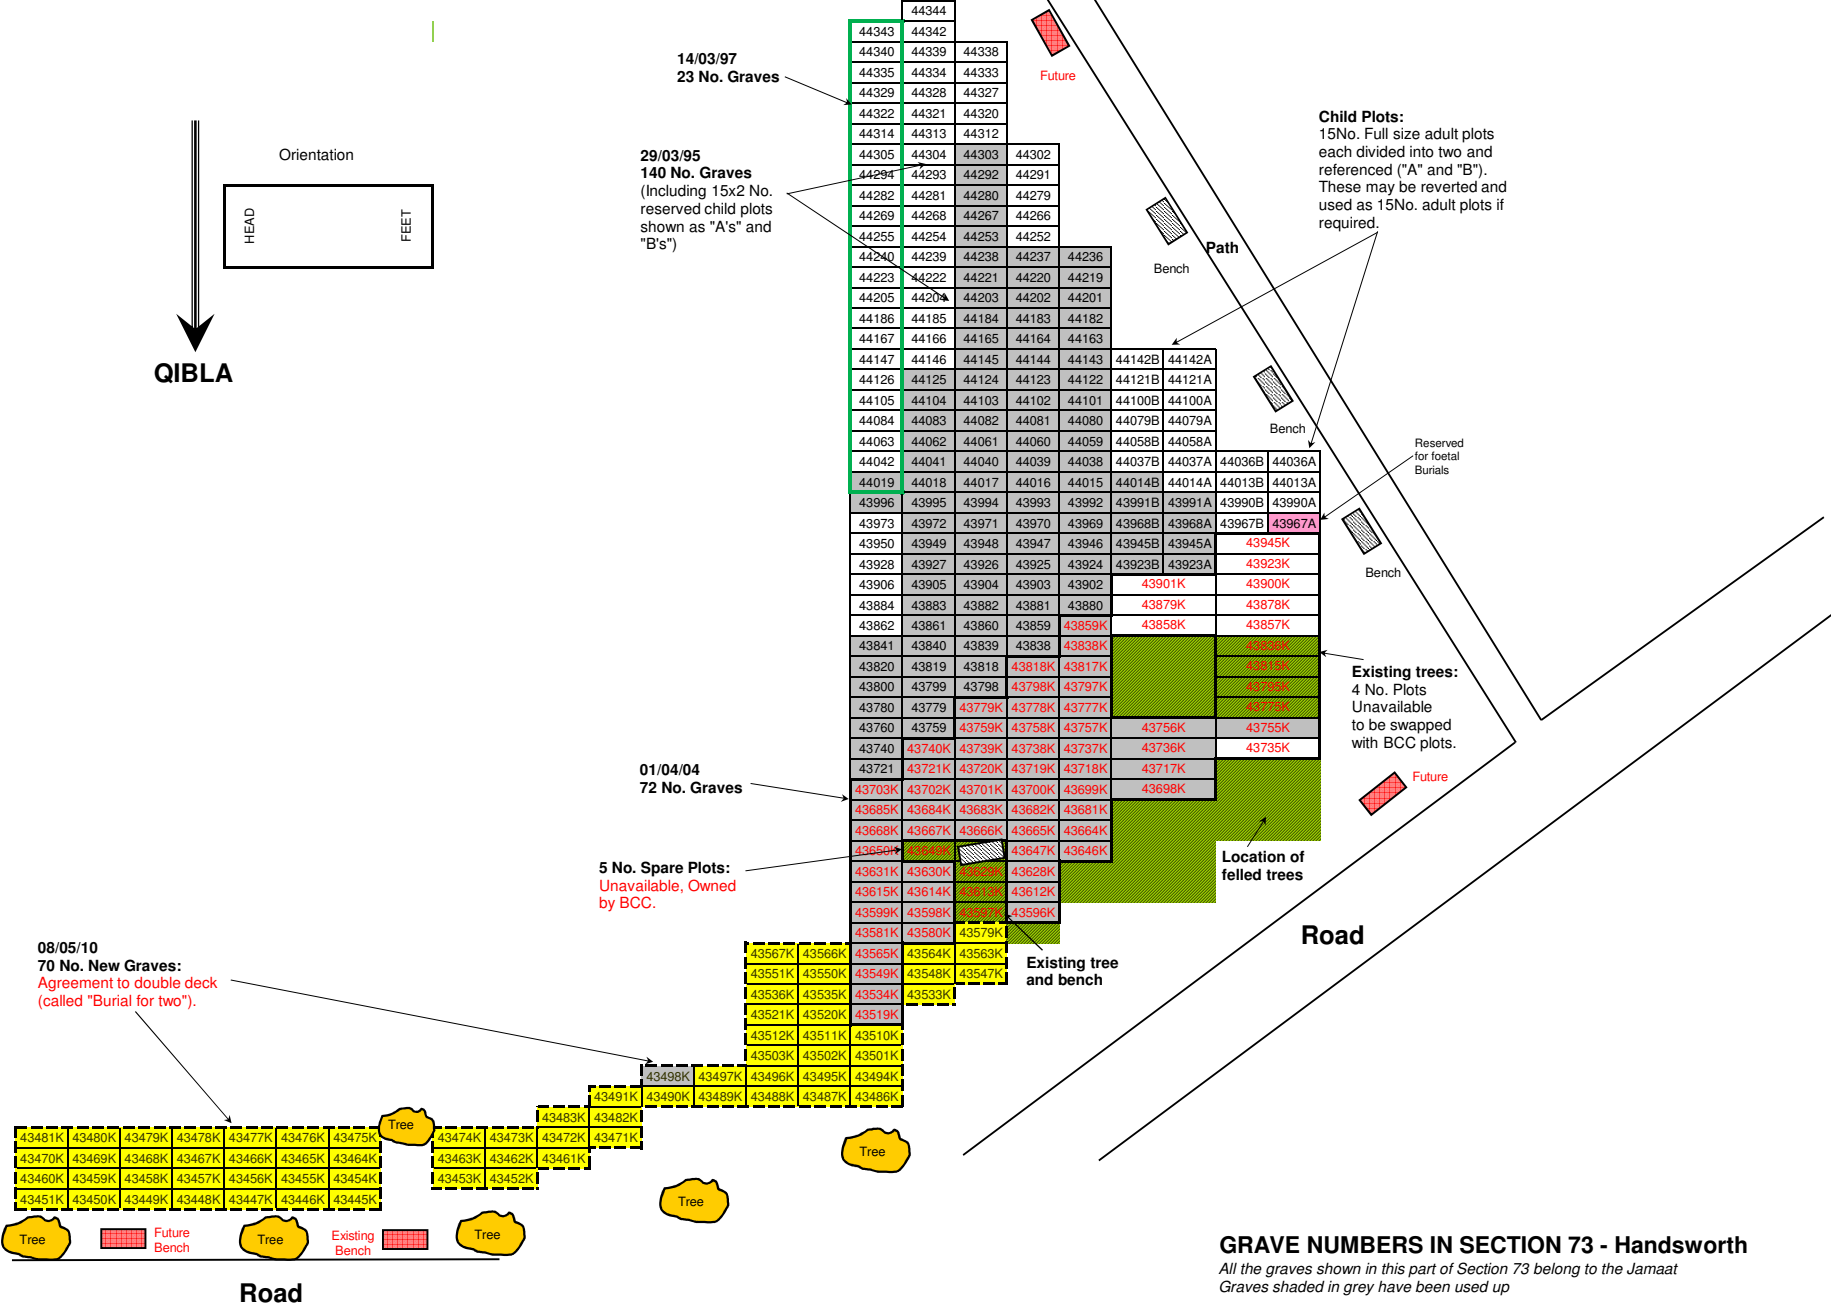

Ref: BL
BK
BJ
BH
BG
BF
BE
BD
BC
BB
BA
AZ
AY
AX
AW
AV
AU
AT
AS
AR
AQ
AP
AN
AM
AL
AK
AJ
AH
AG
AF
AE
AD
AC
AB
AA
Z
Y
X
W
V
U
T
S
R
Q
P
N
M
L
K
J
H
G
F
E
D
C
B
A

26 25 24 23 22 21 20 19 18 17 16 15 14 13 12 11 10 9 8 7 6 5 4 3 2 1

GRAVE NUMBERS IN SECTION 73 - Handsworth
All the graves shown in this part of Section 73 belong to the Jamaat
Graves shaded in grey have been used up