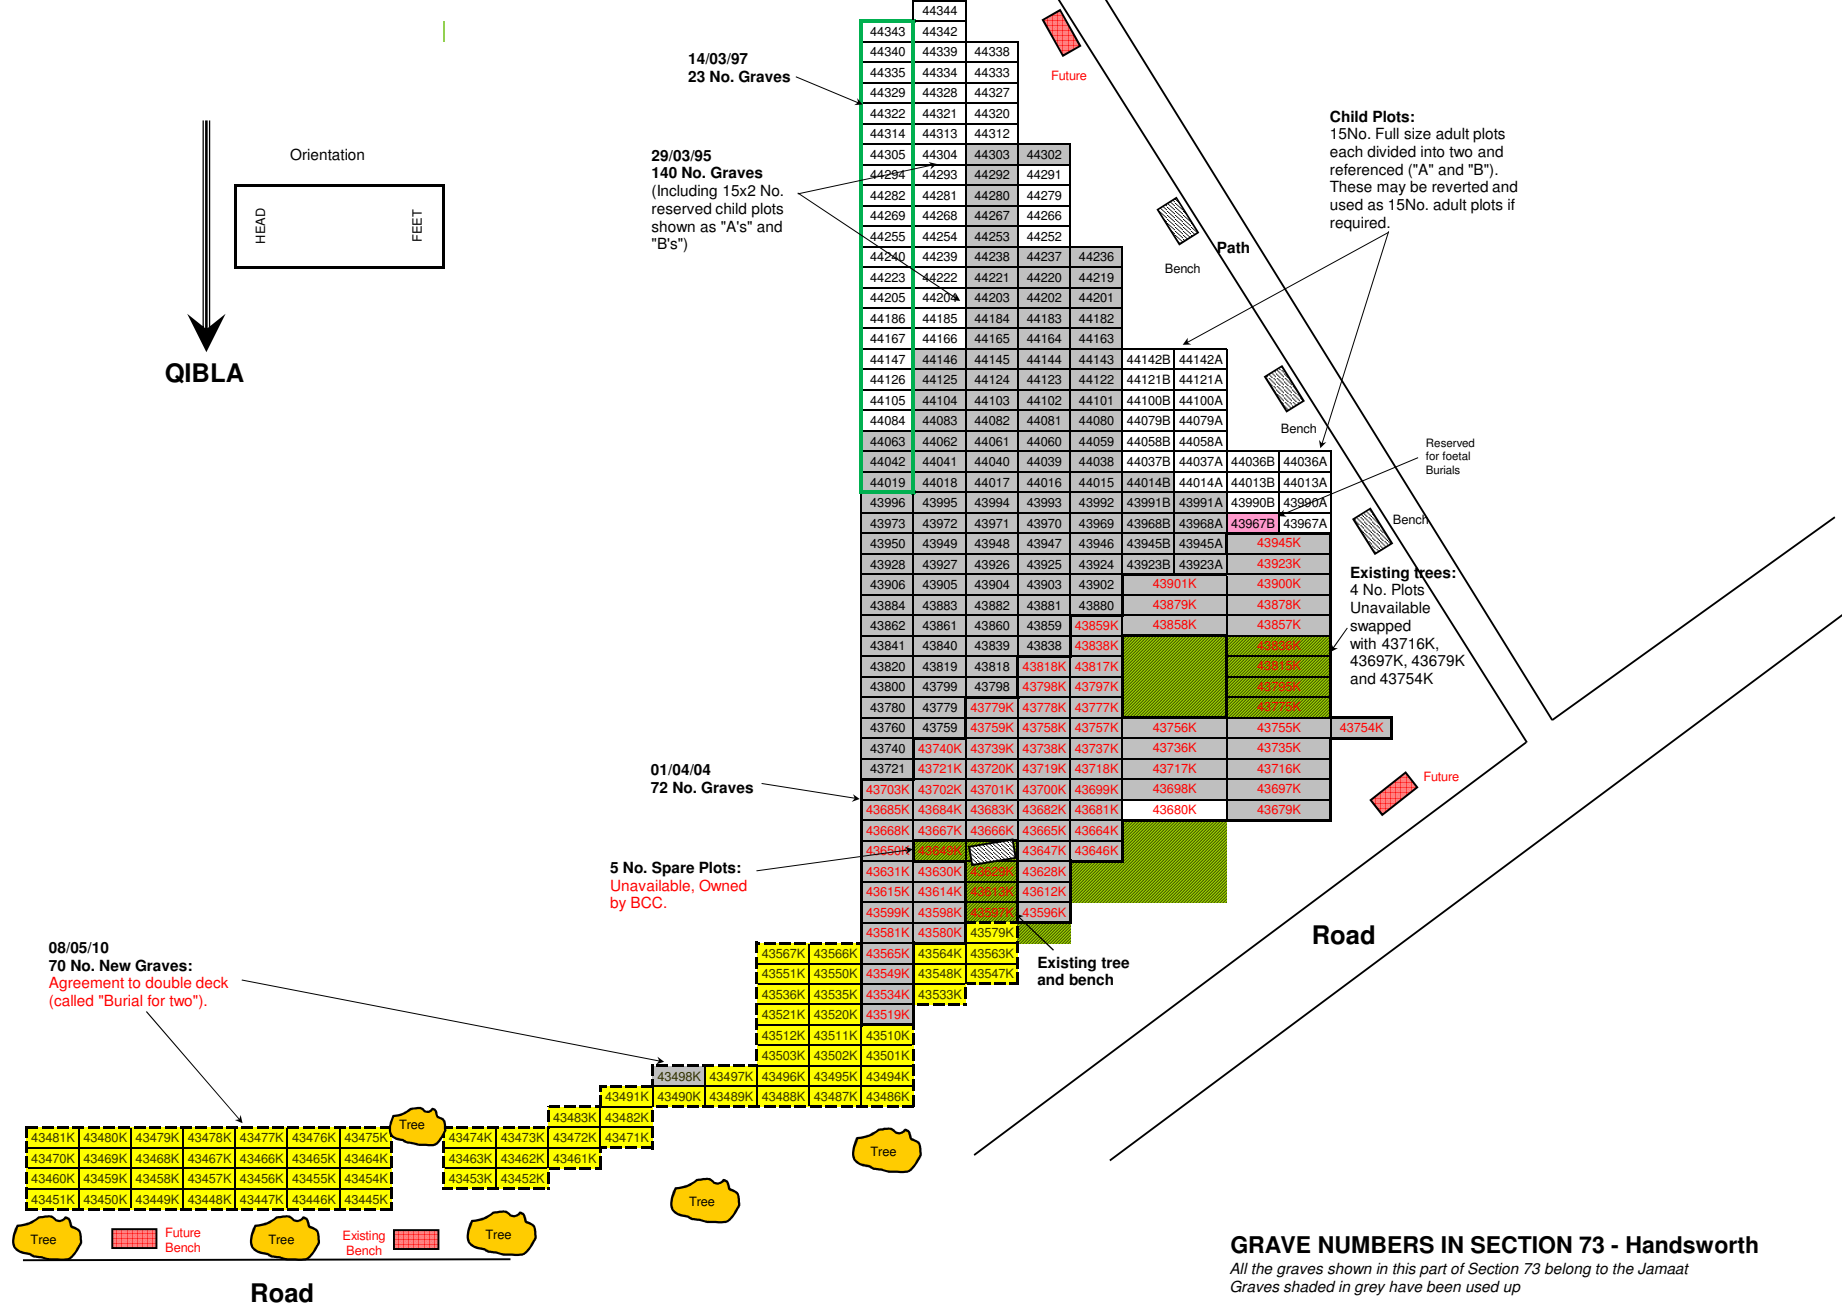

Ref: BL BK BJ BH BG BF BE BD BC BB BA AZ AY AX AW AV AU AT AS AR AQ AP AN AM AL AK AJ AH AG AF AE AD AC AB AA Z Y X W V U T S R Q P N M L K J H G F E D C B A

26 25 24 23 22 21 20 19 18 17 16 15 14 13 12 11 10 9 8 7 6 5 4 3 2 1 0

14/03/97
23 No. Graves

29/03/95
140 No. Graves
(Including 15x2 No. reserved child plots shown as "A's" and "B's")

01/04/04
72 No. Graves

5 No. Spare Plots:
Unavailable, Owned by BCC.

08/05/10
70 No. New Graves:
Agreement to double deck (called "Burial for two").

Child Plots:
15No. Full size adult plots each divided into two and referenced ("A" and "B"). These may be reverted and used as 15No. adult plots if required.

Existing trees:
4 No. Plots Unavailable swapped with 43716K, 43697K, 43679K and 43754K

GRAVE NUMBERS IN SECTION 73 - Handsworth
All the graves shown in this part of Section 73 belong to the Jamaat
Graves shaded in grey have been used up