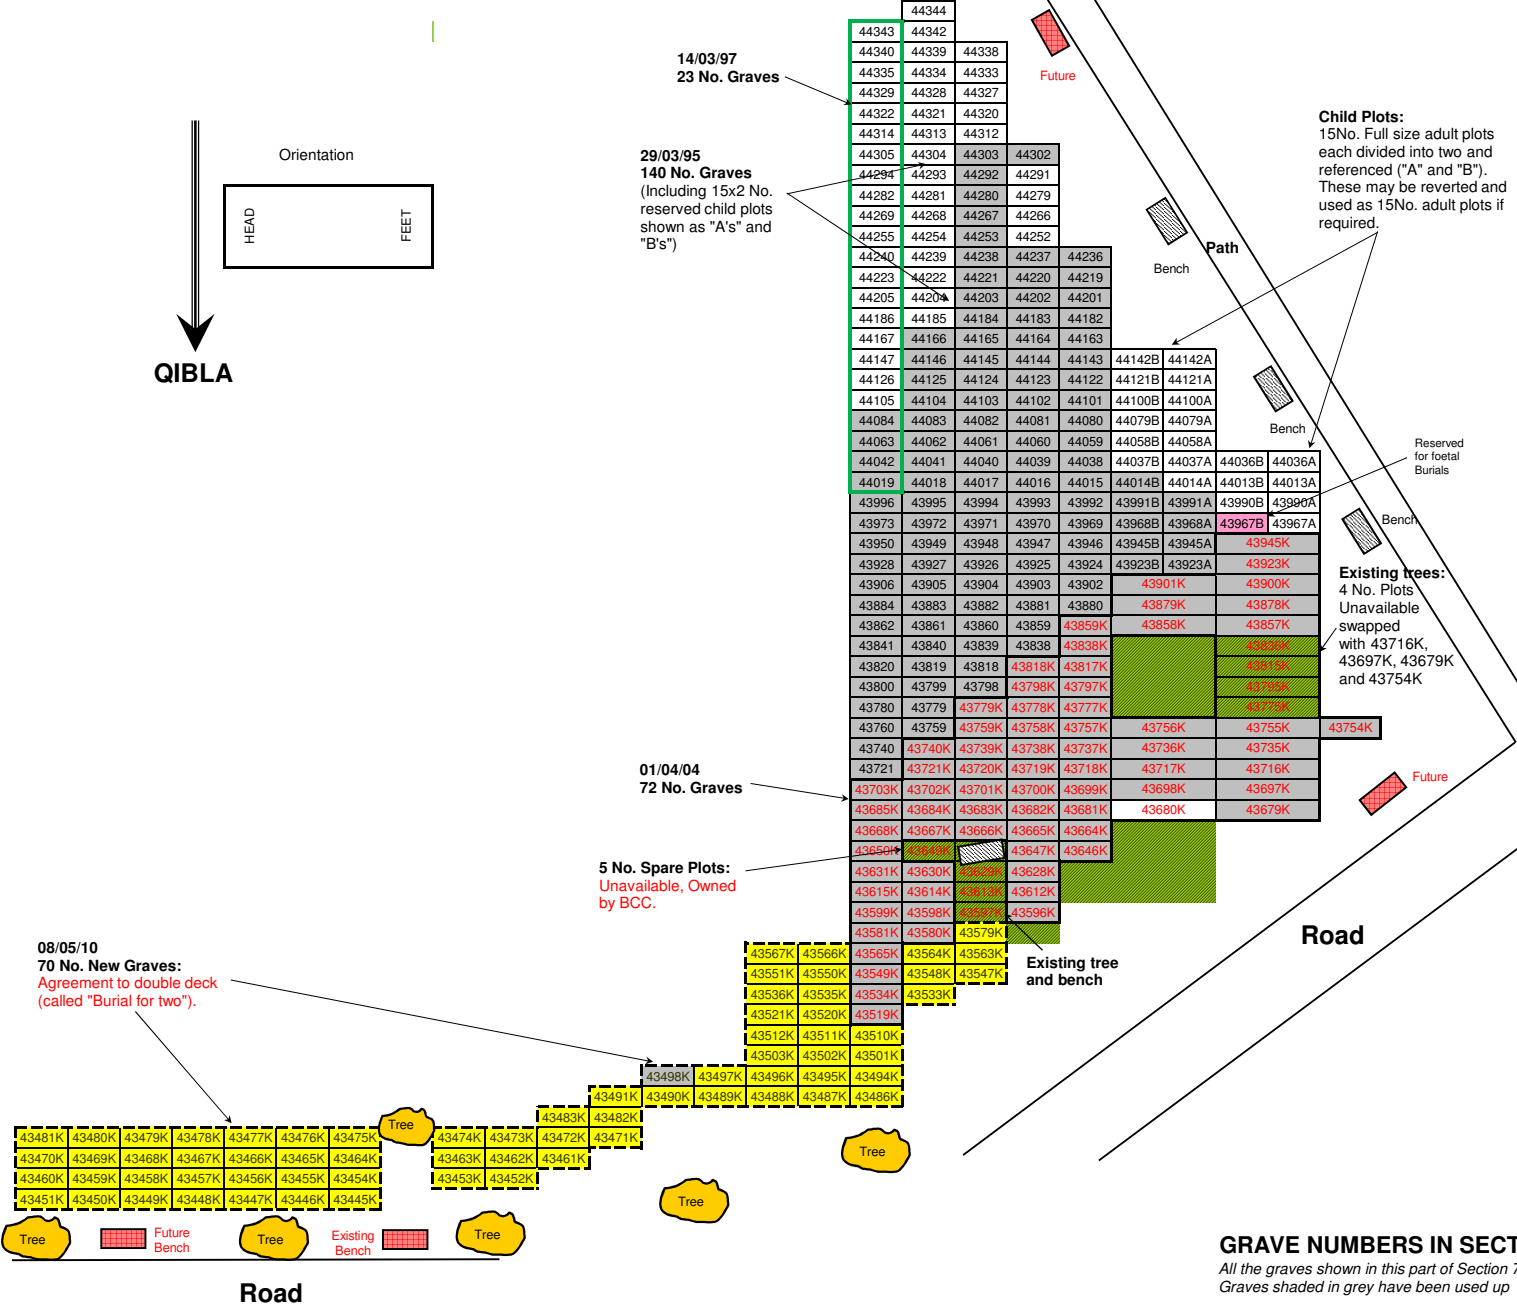

Ref: 26 25 24 23 22 21 20 19 18 17 16 15 14 13 12 11 10 9 8 7 6 5 4 3 2 1 0

BL
BK
BJ
BH
BG
BF
BE
BD
BC
BB
BA
AZ
AY
AX
AW
AV
AU
AT
AS
AR
AQ
AP
AN
AM
AL
AK
AJ
AH
AG
AF
AE
AD
AC
AB
AA
Z
Y
X
W
V
U
T
S
R
Q
P
N
M
L
K
J
H
G
F
E
D
C
B
A

GRAVE NUMBERS IN SECTION 73 - Handsworth
All the graves shown in this part of Section 73 belong to the Jamaat
Graves shaded in grey have been used up